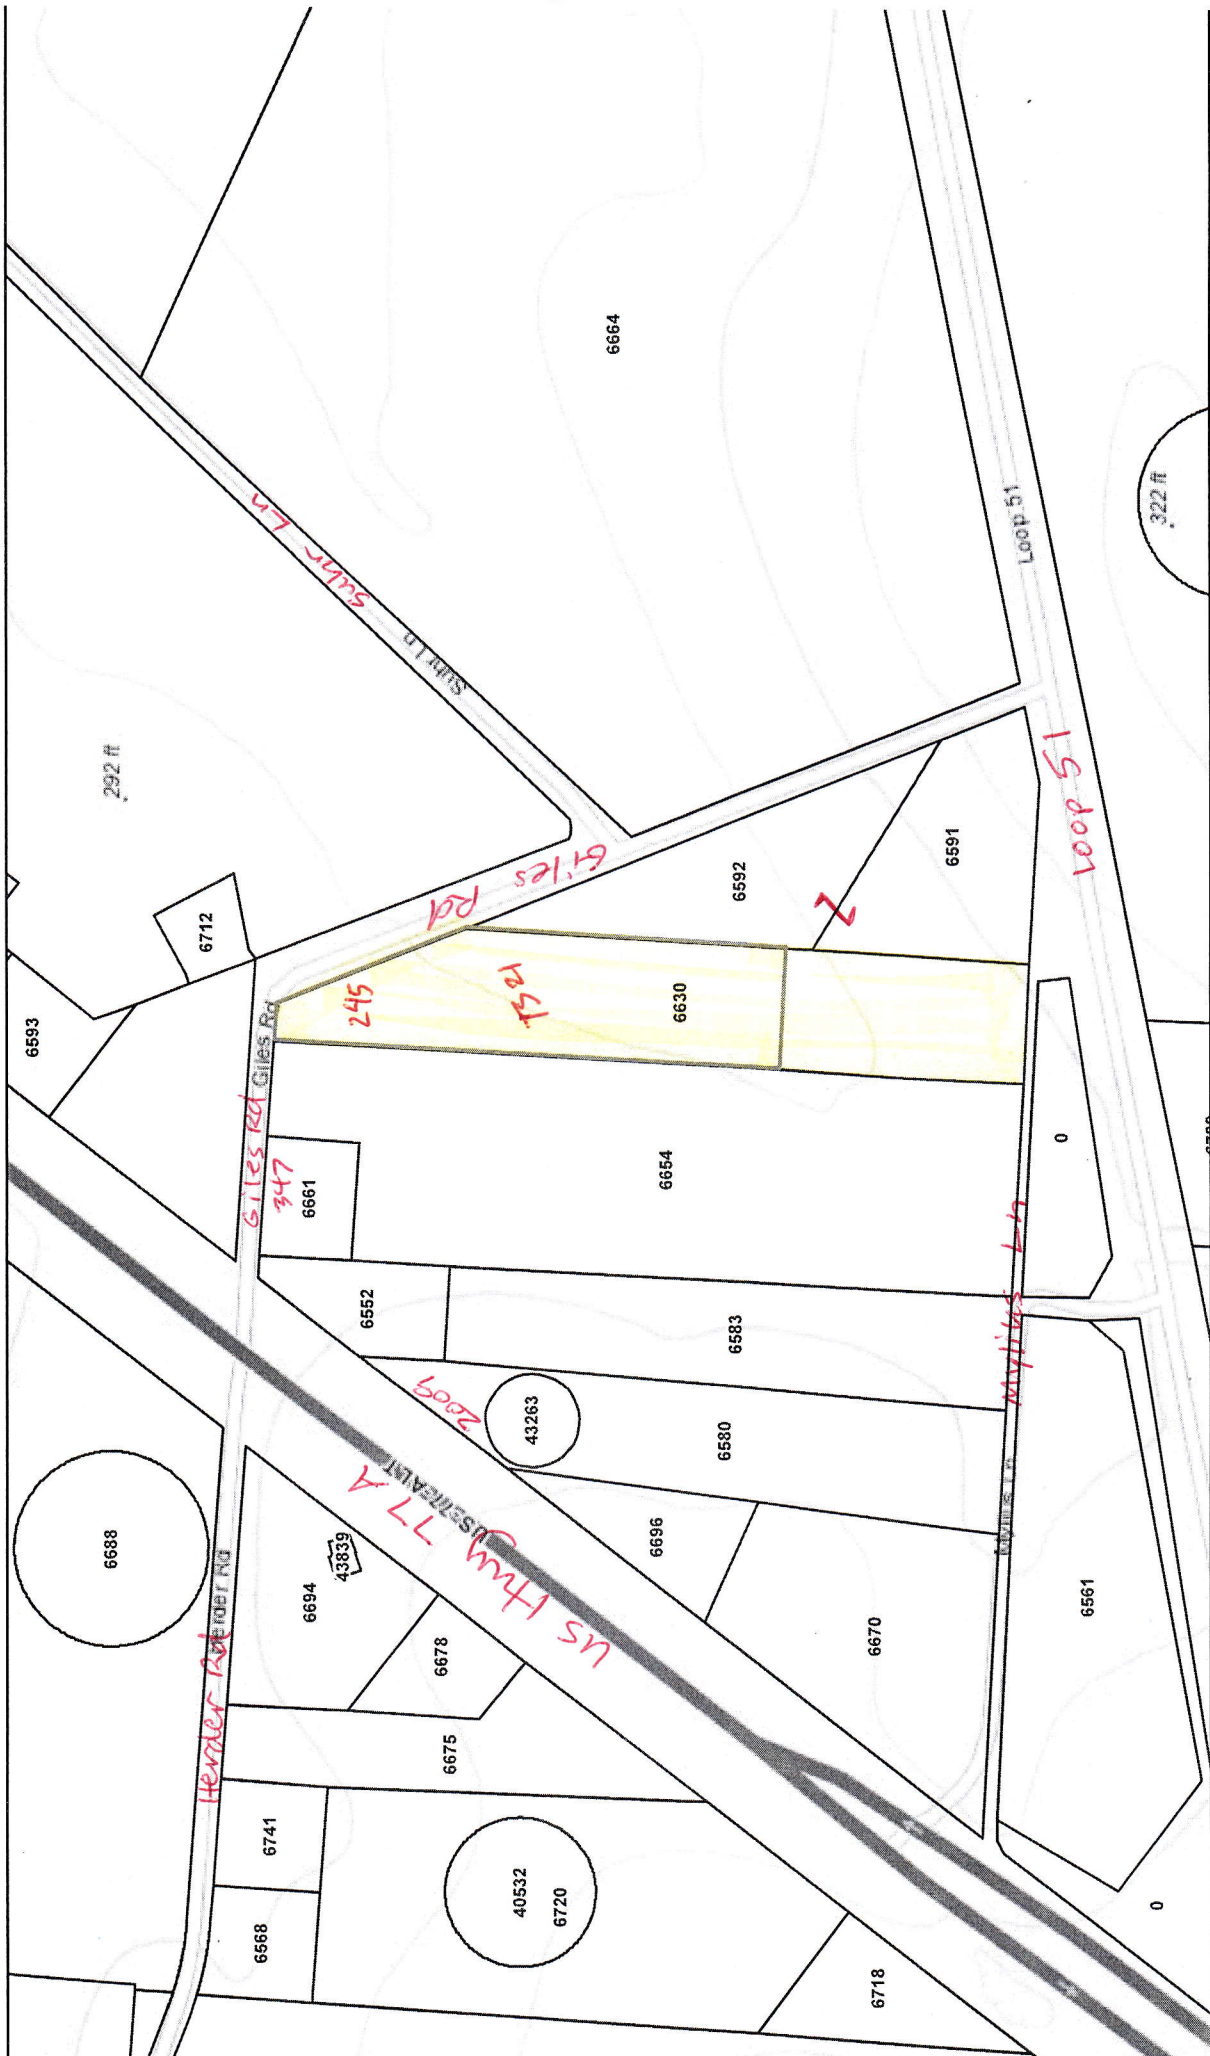

2409043 18-02-9834 ArcGIS Web Map 245 Giles Rd - Yoakum (21)

29/2019 3:08:44 PM

1:4,514

0 0.03 0.07 0.13 mi

0 0.05 0.1 0.2 km

322 ft

DeWitt_School_Districts

DeWitt - Parcels

DeWitt - Abstracts

Sources: Esri, HERE, Garmin, Intermap, increment P Corp., GEBCO, US FAO, NPS, NRCAN, GeoBase, IGN, Kadaster NL, Ordnance Survey, Japan, METI, Esri China (Hong Kong), swisstopo, © OpenStreet contributors, and the GIS User Community